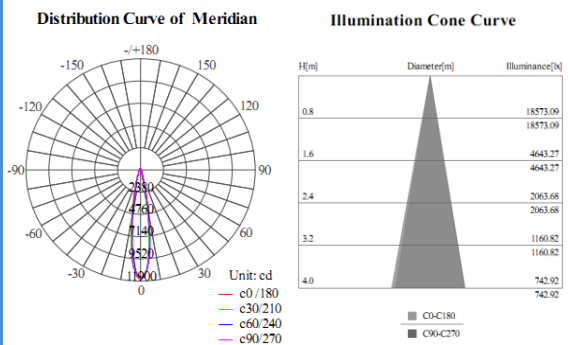

System lumen out put **2250lm**

System efficacy **95lm/W**

CCT **3000K, 4000K, 6000K**

CRI **80/ 90**

Life time **50000**

Brand **ALIGHT**

Country of origin **China**

Remarks