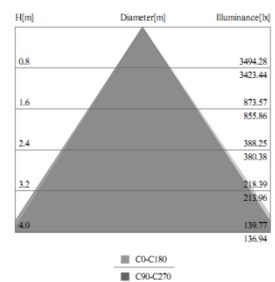

Size **Φ100.5\*295\*106mm**

Dimming **/**

Weight **1.2kg**

Dimming range **/**

Body **Aluminum**

Power input **28W**

Reflector **PC**

Power voltage **220V**

System lumen out put **2700lm**

System efficacy **95lm/W**

CCT **3000K, 4000K, 6000K**

CRI **80/ 90**

Life time **50000**

Brand **ALIGHT**

Country of origin **China**

Distribution Curve of Meridian

Illumination Cone Curve

Remarks