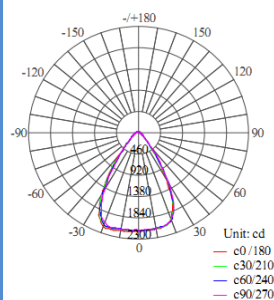

Diffuser

Input frequency **50/60Hz**

Trim

Driver **integrated**

caseing

IP rating **IP20**

Beam angle **60 deg**

Photometric chart

System lumen out put **2700lm**

System efficacy **95lm/W**

CCT **3000K, 4000K, 6000K**

CRI **80/ 90**

Life time **50000**

Brand **ALIGHT**

Country of origin **China**

Distribution Curve of Meridian

Illumination Cone Curve

Remarks