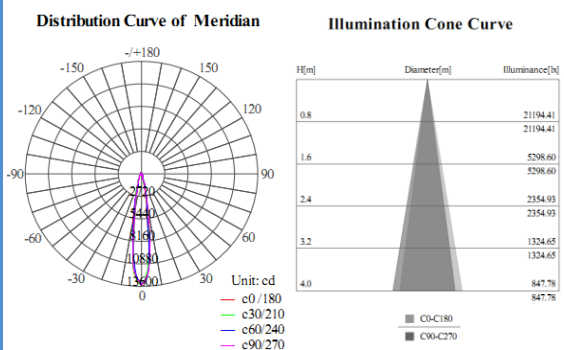

System lumen out put **2700lm**

System efficacy **95lm/W**

CCT **3000K, 4000K, 6000K**

CRI **80/ 90**

Life time **50000**

Brand **ALIGHT**

Country of origin **China**

Remarks