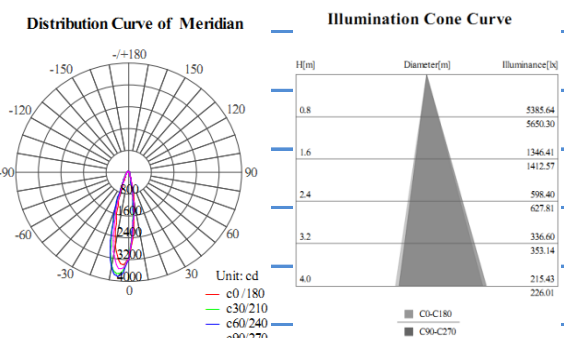

System lumen out put **900lm**

System efficacy **90lm/W**

CCT **3000K, 4000K, 6000K**

CRI **80/ 90**

Life time **50000**

Brand **ALIGHT**

Country of origin **China**

Remarks