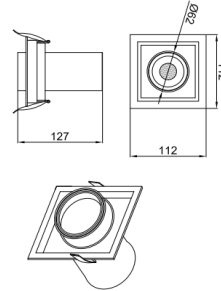

ALIGHT

COB LED Solution Company Since 2008

Ref. No.

Type of luminaire **10W single grille light**

Set model No. **AL-5110 1S**

Image photo

Dimension and materials

Type of light source **COB LED**

Size **L112xW112xH127**

Dimming **/**

Cut size **100x100**

Dimming range **/**

Weight **0.8kg**

Power input **10W**

Body **Aluminum**

Power voltage **220V**