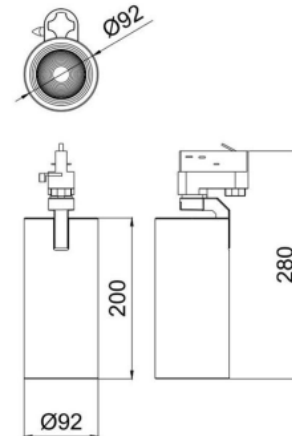

Ref. No.

Type of luminaire LED Track Light

Set model No. AL-TL0735-26

Image photo

Dimension and materials

Type of light source COB LED

Size Ø92*200MM

Dimming Triac

Weight 1.5kg

Dimming range 0-100%

Body Aluminum

Power input 35W

Reflector PC

Power voltage 180-240VAC

Input frequency 50/60Hz

Driver Integrated

IP rating IP40

Beam angle 26°

Photometric chart

System lumen out put 100lm/w

System efficacy 85%

CCT 3000K / 4000K / 6000K

CRI Ra80 / Ra90

Life time >50000h