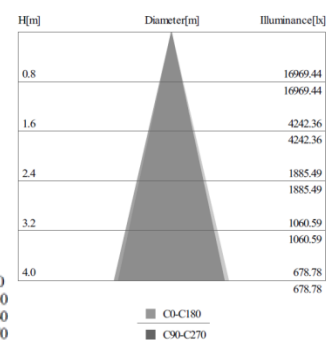

Illumination Cone Curve