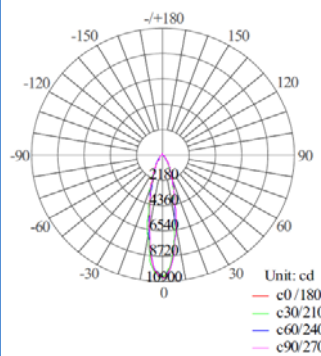

Type of light source COB LED

Size Ø92*200MM

Dimming Triac

Weight 1.5kg

Dimming range 0-100%

Body Aluminum

Power input 35W

Reflector PC

Power voltage 180-240VAC

Input frequency 50/60Hz

Driver Integrated

IP rating IP40

Beam angle 26°

Photometric chart

System lumen out put 100lm/w

System efficacy 85%

CCT 3000K / 4000K / 6000K

CRI Ra80 / Ra90

Life time >50000h

Brand Alight

Country of origin China

Distribution Curve of Meridian