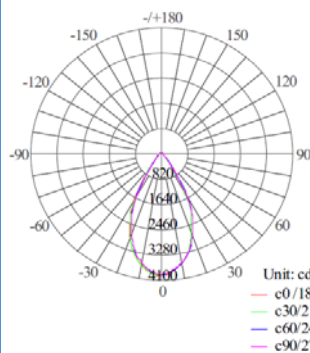

Type of light source COB LED

Size Ø92*200MM

Dimming Triac

Weight 1.5kg

Dimming range 0-100%

Body Aluminum

Power input 35W

Reflector PC

Power voltage 180-240VAC

Input frequency 50/60Hz

Driver Integrated

IP rating IP40

Beam angle 55°

Photometric chart

System lumen out put 100lm/w

System efficacy 85%

CCT 3000K / 4000K / 6000K

CRI Ra80 / Ra90

Life time >50000h

Brand Alight

Country of origin China

Distribution Curve of Meridian