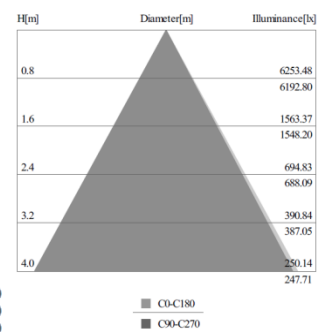

Illumination Cone Curve