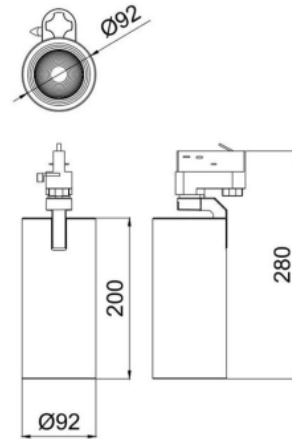

Ref. No.

Type of luminaire LED Track Light

Set model No. AL-TL0735-55

Image photo

Dimension and materials

Type of light source COB LED

Size Ø92*200MM

Dimming Triac

Weight 1.5kg

Dimming range 0-100%

Body Aluminum

Power input 35W

Reflector PC

Power voltage 180-240VAC

Input frequency 50/60Hz

Driver Integrated

IP rating IP40

Beam angle 55°

Photometric chart

System lumen out put 100lm/w

System efficacy 85%

CCT 3000K / 4000K / 6000K

CRI Ra80 / Ra90

Life time >50000h